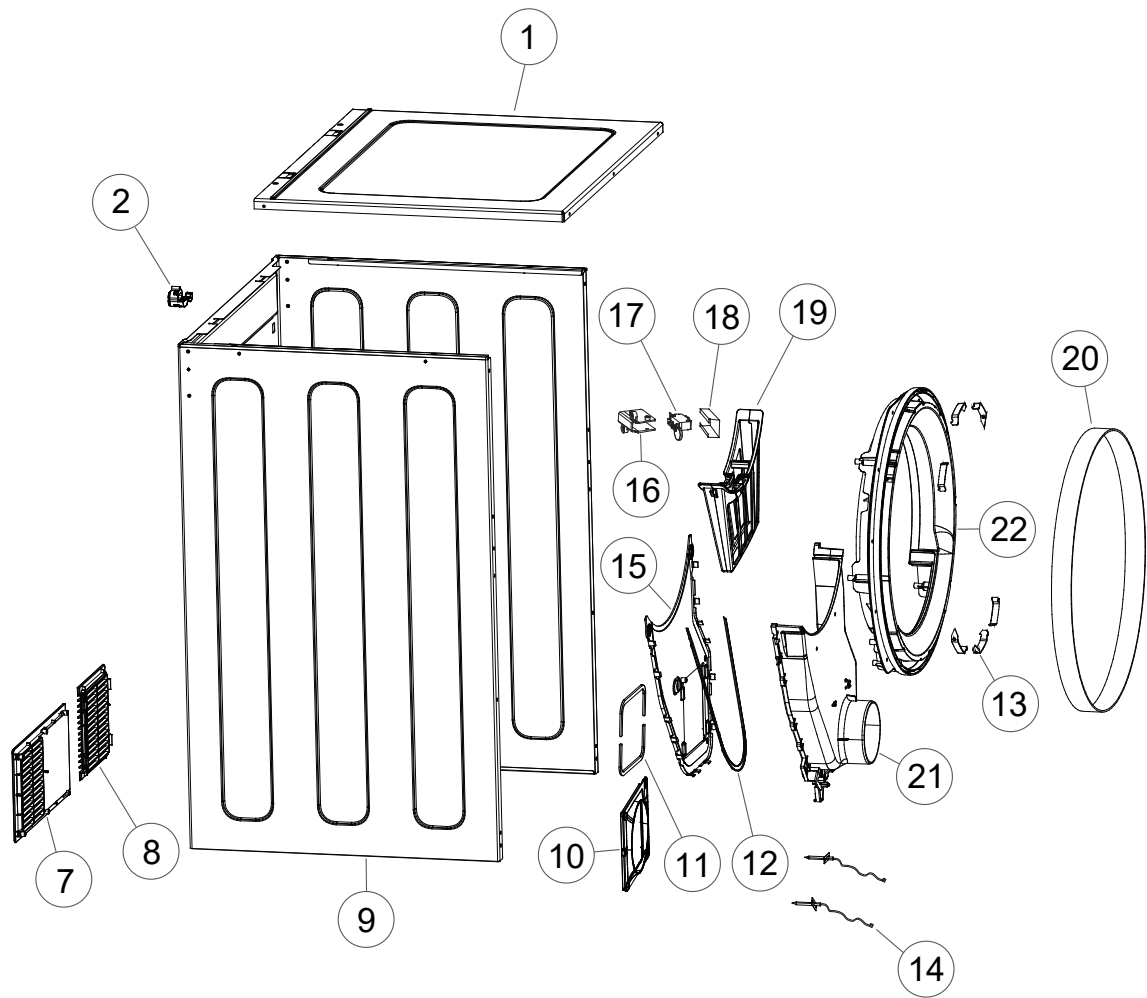

CABINET & VENTING COMPONENTS