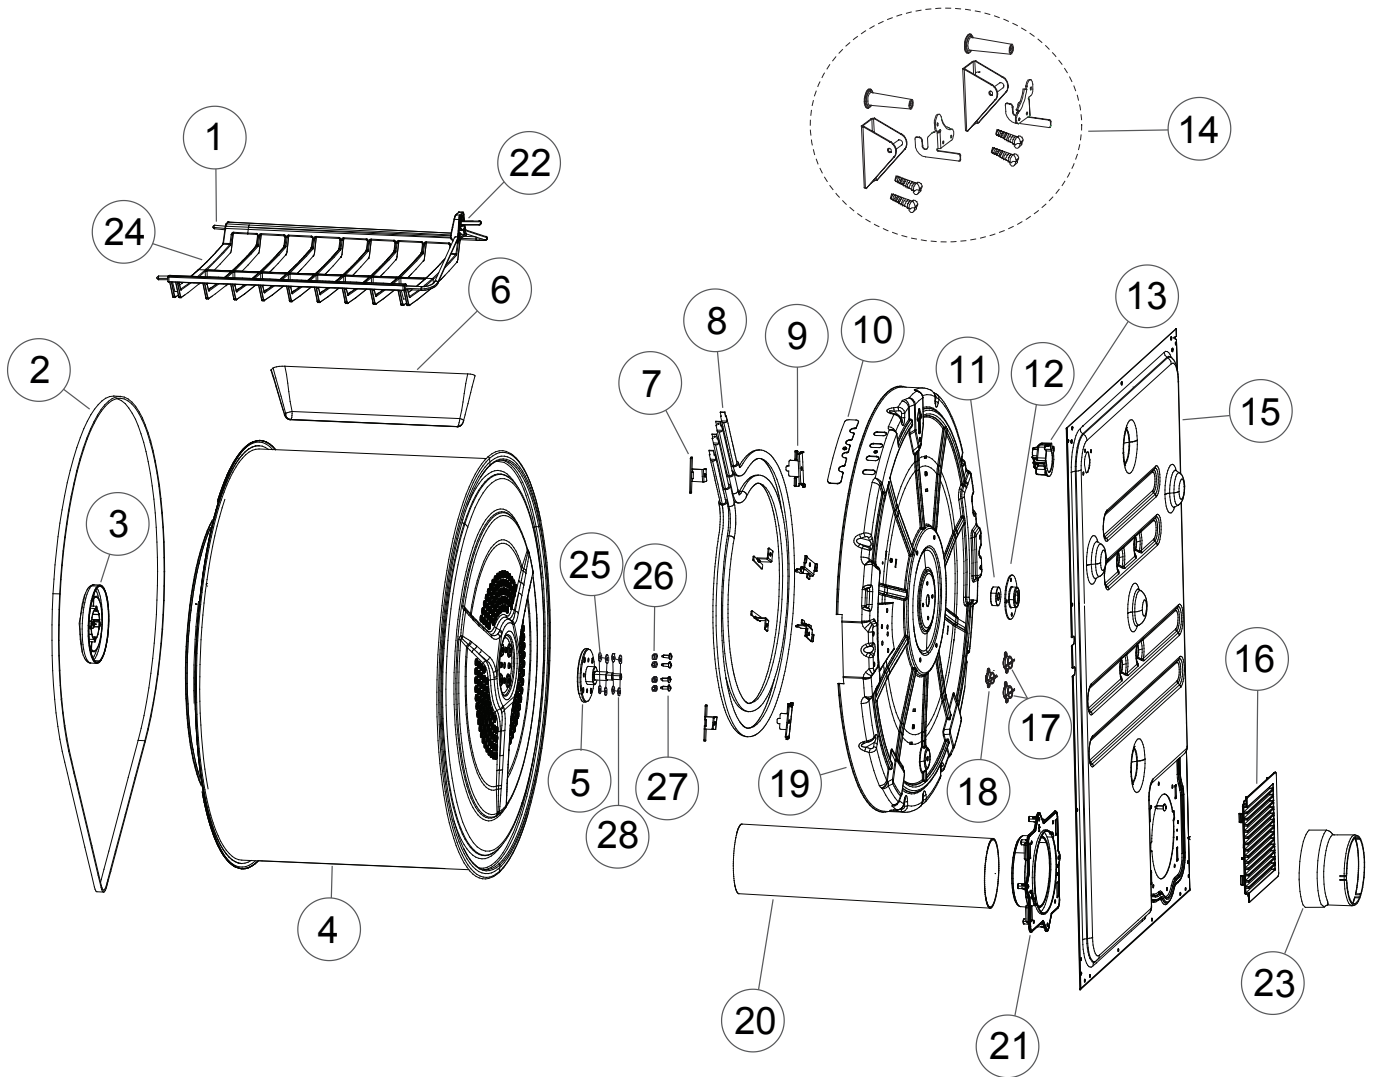

DRUM COMPONENTS