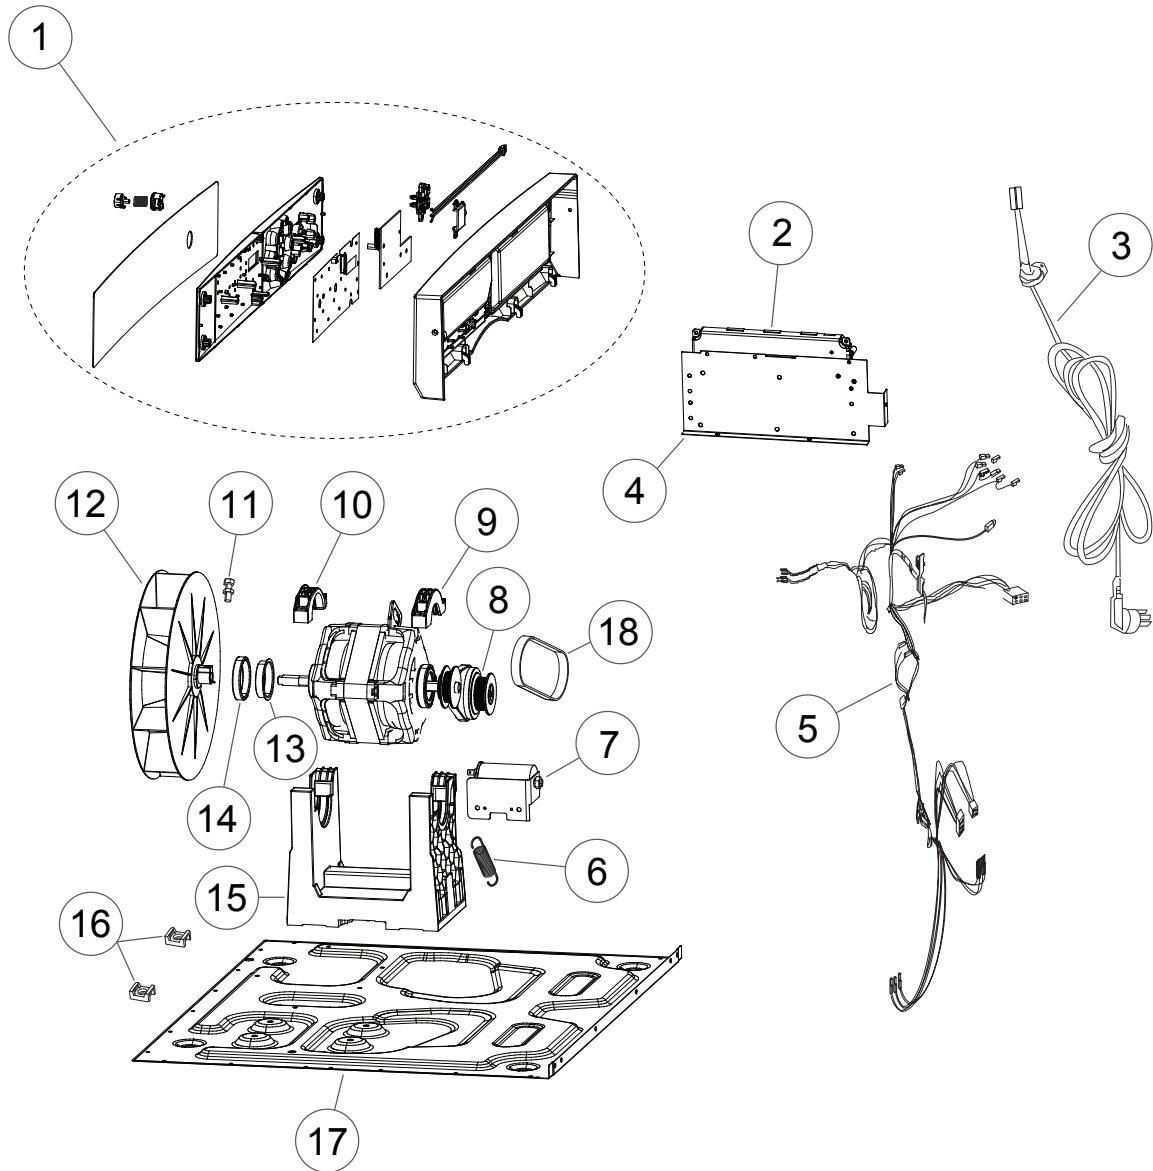

FISHER & PAYKEL

DRYER

DE7060G2 FP AA

PRODUCT CODE: 92278-A

PARTS MANUAL

AA

ELECTRONICS & MOTOR COMPONENTS

DWG003766

DWG 003766

CABINET & VENTING COMPONENTS

DRUM COMPONENTS

DOOR COMPONENTS